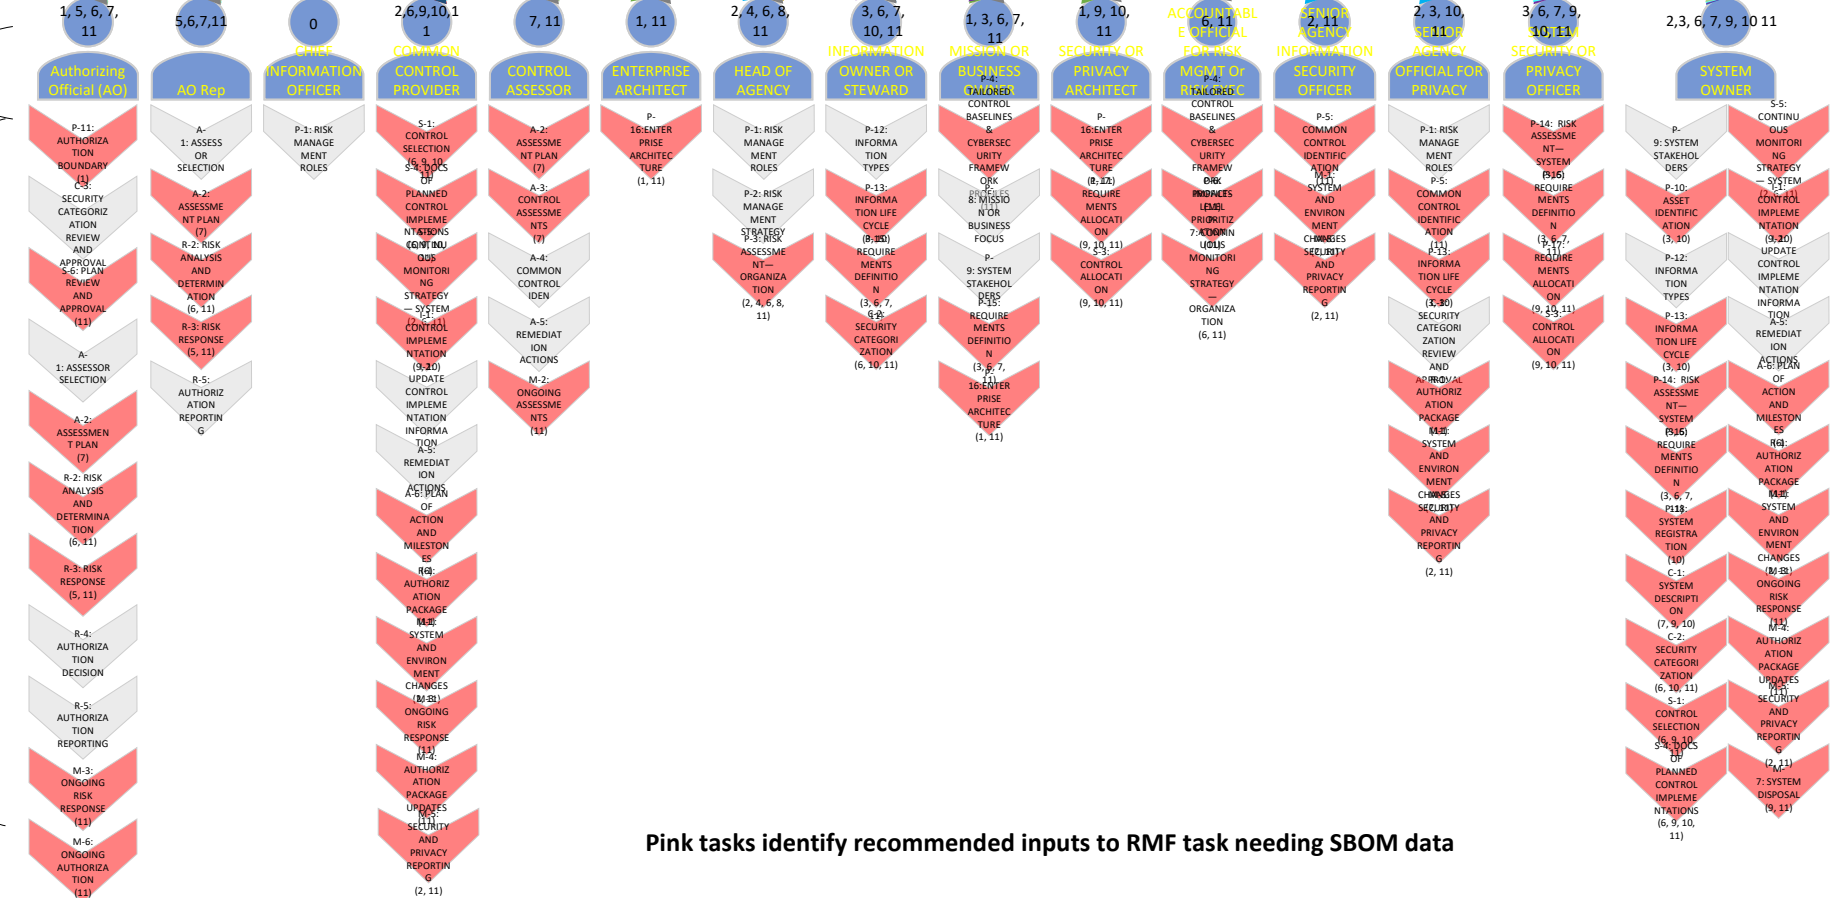

SBOM Use case with RMF

RMF Roles and Responsibilities

Potential inputs to RMF Tasks
IAW NIST SP 800-37r2

Responsible for RMF tasks

RMF Tasks

Pink tasks identify recommended inputs to RMF task needing SBOM data