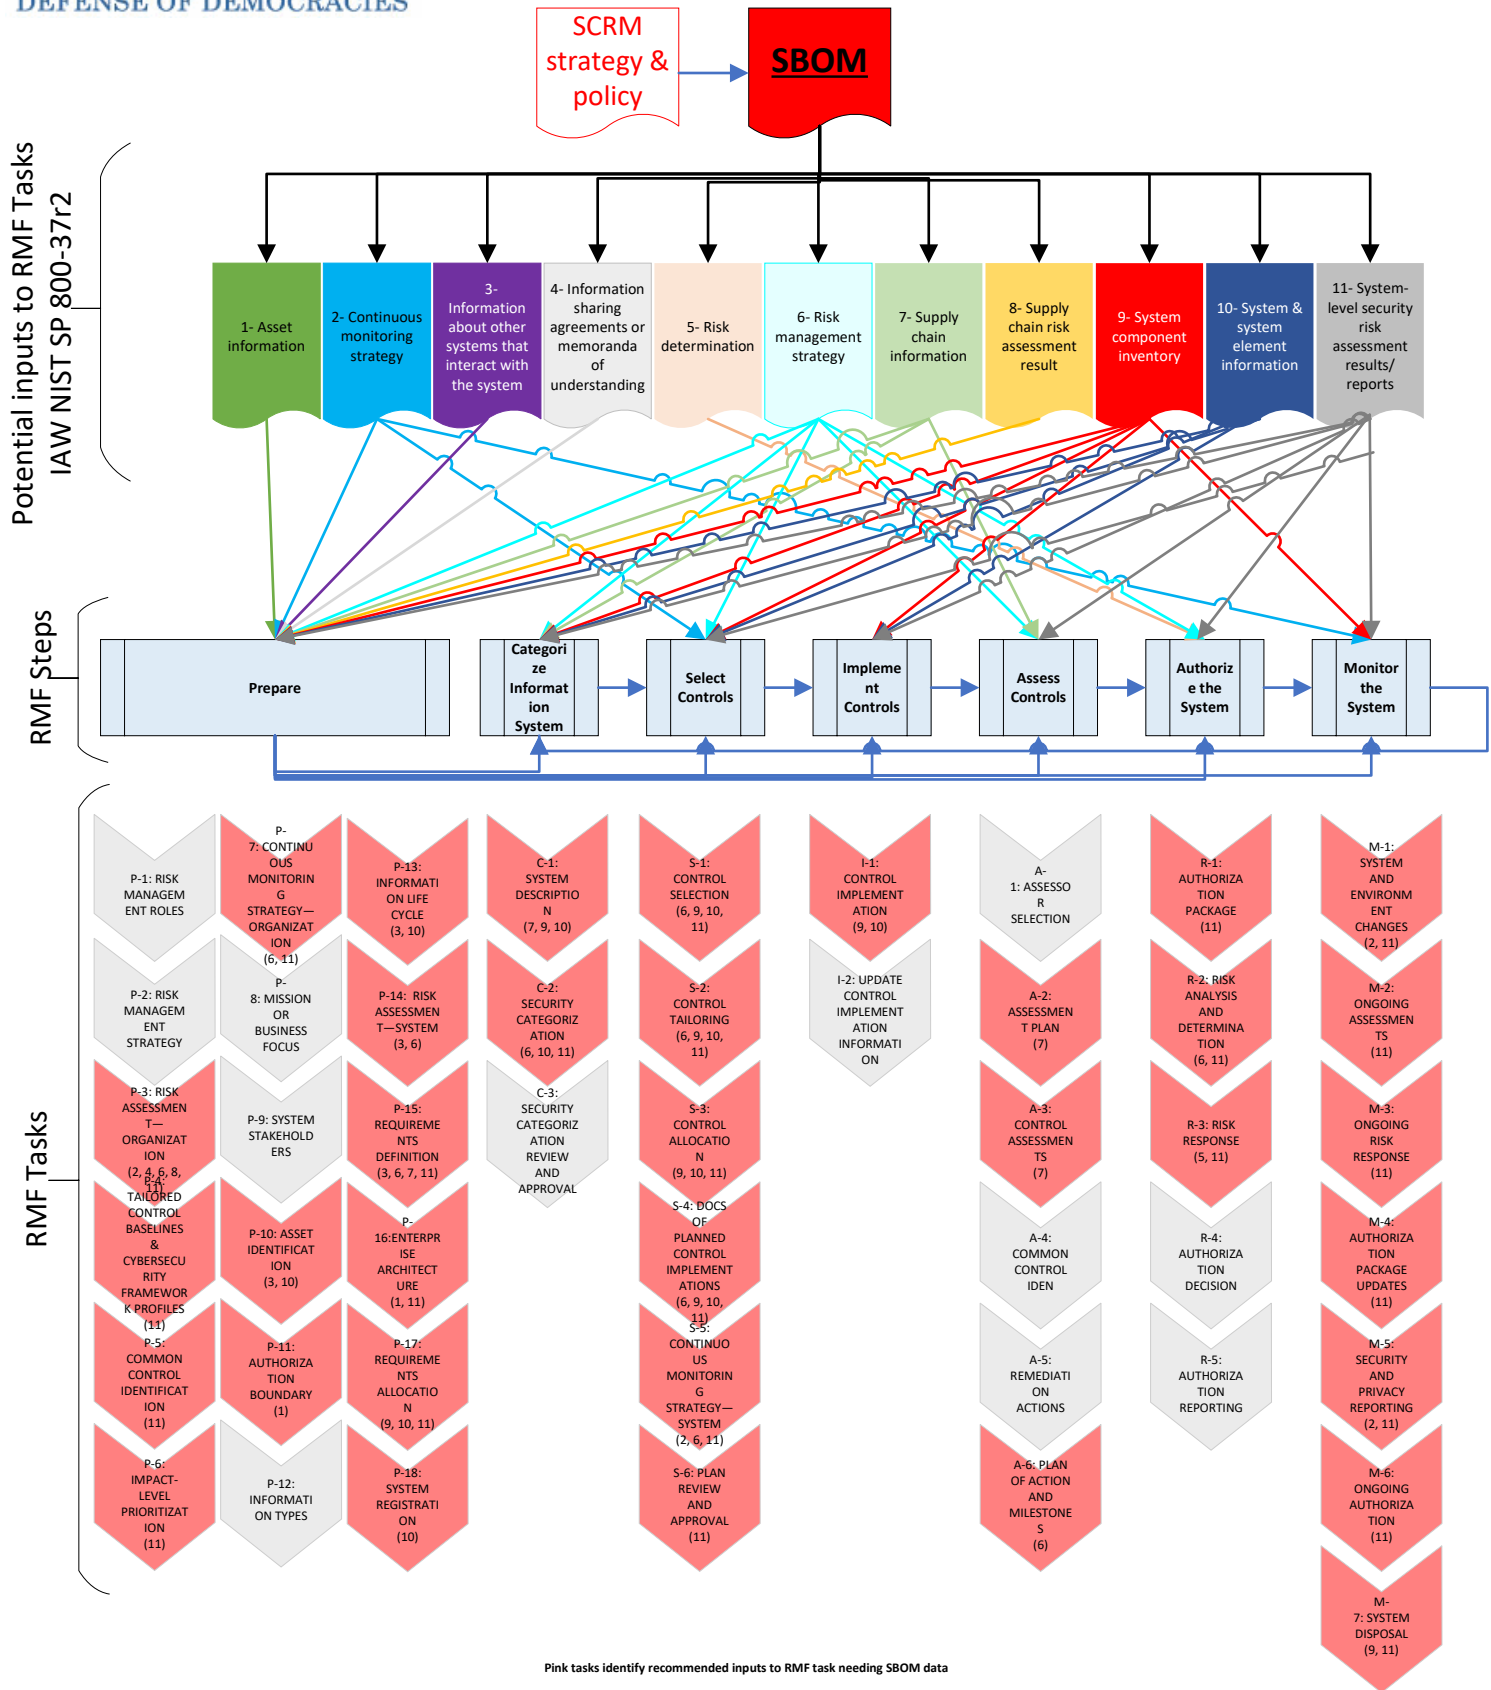

SBOM Use case with RMF

RMF Roles and Responsibilities

Potential inputs to RMF Tasks
IAW NIST SP 800-37r2

Responsible for RMF tasks

RMF Tasks

Pink tasks identify recommended inputs to RMF task needing SBOM data